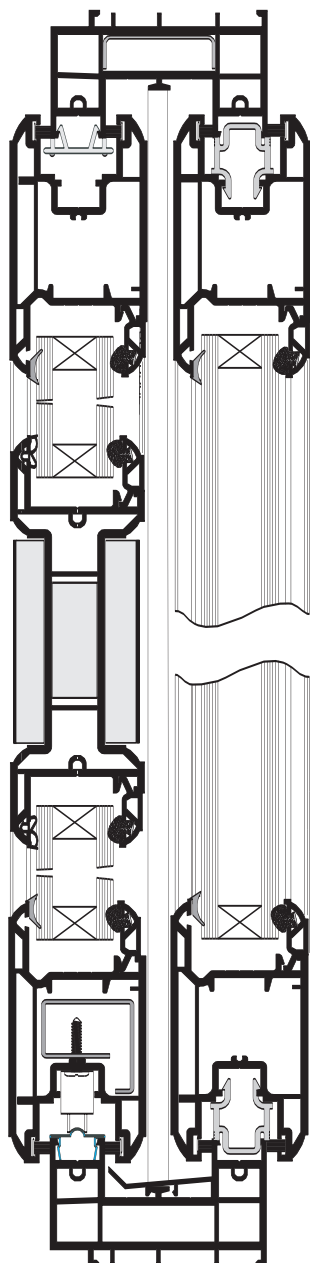

Uniclass K41103:P7114	EPIC D11102:X724
CI/SfB (31.54)	Xn6

September 2004

DIAMOND SUITE WITH RIG SLIMLINE PATIO FEATURED

By combining the unique featured lines and ride over technology, the Duraflex Patio Door is the experts choice. 79mm from front to back this patio door will co-ordinate with both 65 and 70mm Diamond Suite. New beads and low line gasket emphasise the feature lines. A unique combination of design and value engineering that provides a cost-effective and secure solution to refurbishment or new build.

- Profiles used:
 - 3615 Sash
 - 3601 Outerframe
 - 5853 Glazing Bead
 - 3603 Meeting Stile Cover
 - 3609 Weather Bar
 - 3618 Midrail
- 3616 Low Threshold
- 3602 Threshold/Frame Cover
- 3773 Steel Sash Reinforcement
- 3722 Steel Frame Reinforcement
- 3608 Meeting Claw
- 3610 3/4 Pane Adaptor

Cross section low threshold

Patio to 65mm window joint

Cross section through verticals

- New outerframe (79mm front to back dim^o) can be fully welded or mechanically jointed.
- Threshold height of 58mm as standard or 39mm with low line.
- Dedicated frame couplers to suit 65mm and 70mm systems.
- New slim sash incorporates low line post co-extruded gasket as standard.
- Glazing 28mm as standard.
- Easy to glaze, internally beaded system.
- Trickle ventilation provided through outerframe or over head vent.
- Midrail will accept any standard letter plate.
- 2, 3 and 4 pane options available as standard.
- Aluminium meeting claws provide optimum strength, covered by PVCu cover strips, prevent unsightly screw heads being seen through glass.
- One piece stainless steel track.
- Anti-lift security strip. ■ PVC panel spacer.
- Outerframe steel reinforcement.
- Four-point hook lock with one-piece keep.
- Universal sash and interlock reinforcement.
- Frame cover trims for improved aesthetics.
- Rolled-in Gasket [RIG].