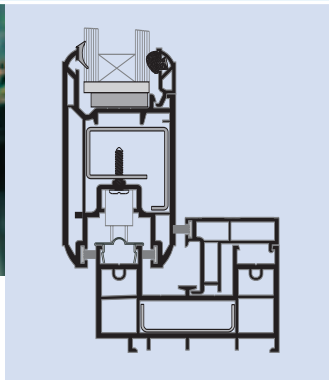

Uniclass K41103:P7114	EPIC D11102:X724
CI/SfB (31.54)	Xn6

September 2004

DIAMOND SUITE WITH RIG SLIMLINE PATIO FEATURED

By combining the unique featured lines and ride over technology, the Duraflex Patio Door is the experts choice. 79mm from front to back this patio door will co-ordinate with both 65 and 70mm Diamond Suite. New beads and low line gasket emphasise the feature lines. A unique combination of design and value engineering that provides a cost-effective and secure solution to refurbishment or new build.

Cross section low threshold

Patio to 65mm window joint

Cross section through verticals

- New outerframe (79mm front to back dim^o) can be fully welded or mechanically jointed.
- Threshold height of 58mm as standard or 39mm with low line.
- Dedicated frame couplers to suit 65mm and 70mm systems.
- New slim sash incorporates low line post co-extruded gasket as standard.
- Glazing 28mm as standard.
- Easy to glaze, internally beaded system.
- Trickle ventilation provided through outerframe or over head vent.
- Midrail will accept any standard letter plate.
- 2, 3 and 4 pane options available as standard.
- Aluminium meeting claws provide optimum strength, covered by PVCu cover strips, prevent unsightly screw heads being seen through glass.
- One piece stainless steel track.
- Anti-lift security strip. ■ PVC panel spacer.
- Outerframe steel reinforcement.
- Four-point hook lock with one-piece keep.
- Universal sash and interlock reinforcement.
- Frame cover trims for improved aesthetics.
- Rolled-in Gasket [RIG].